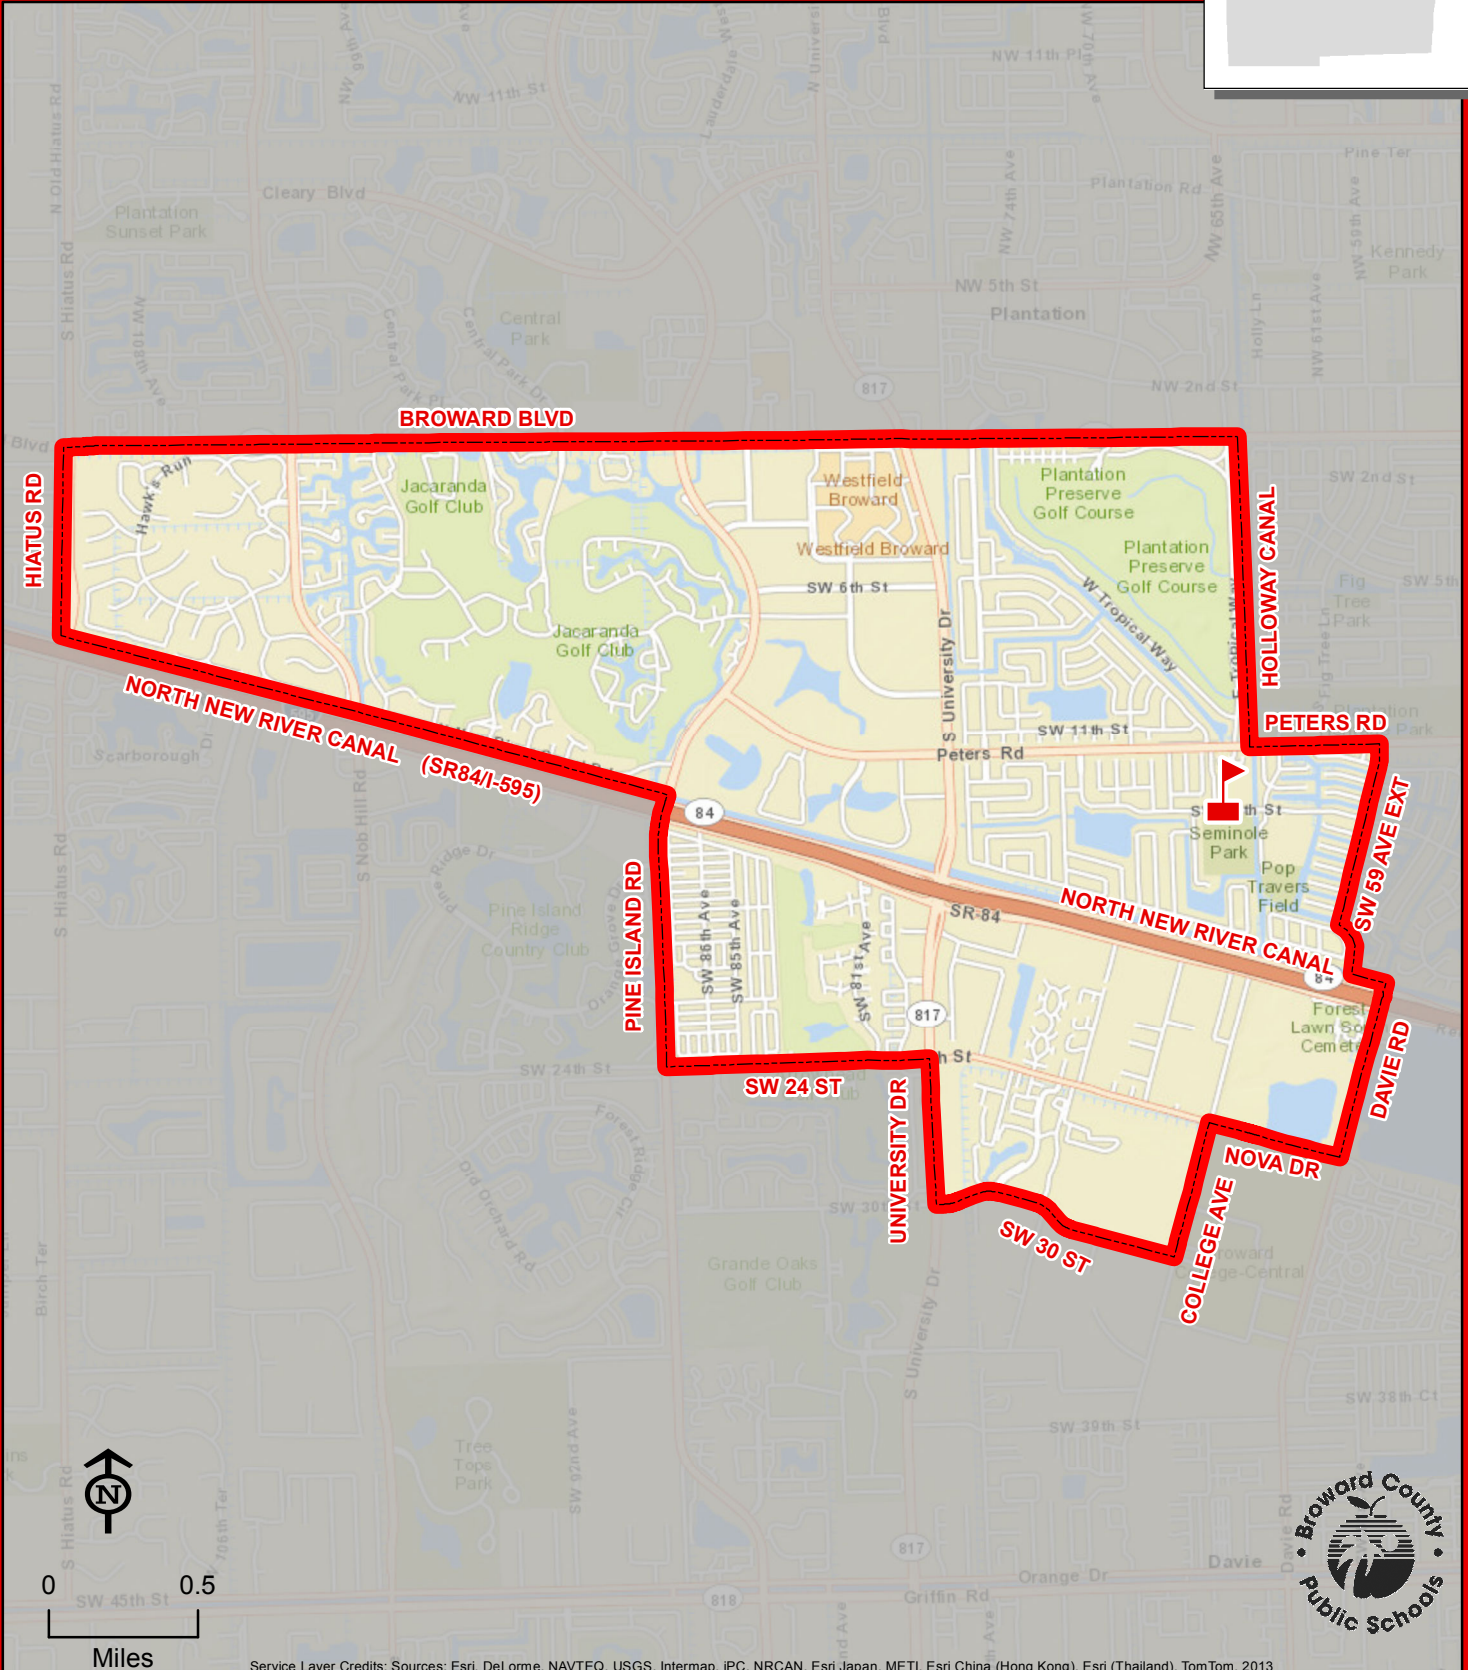

# TROPICAL ELEMENTARY SCHOOL

1500 SW 66 AVENUE  
PLANTATION, FLORIDA 33317  
754-323-7750

**TROPICAL**

THIS MAP IS FOR CONCEPTUAL PURPOSES ONLY AND SHOULD NOT BE USED FOR LEGAL BOUNDARY DETERMINATIONS